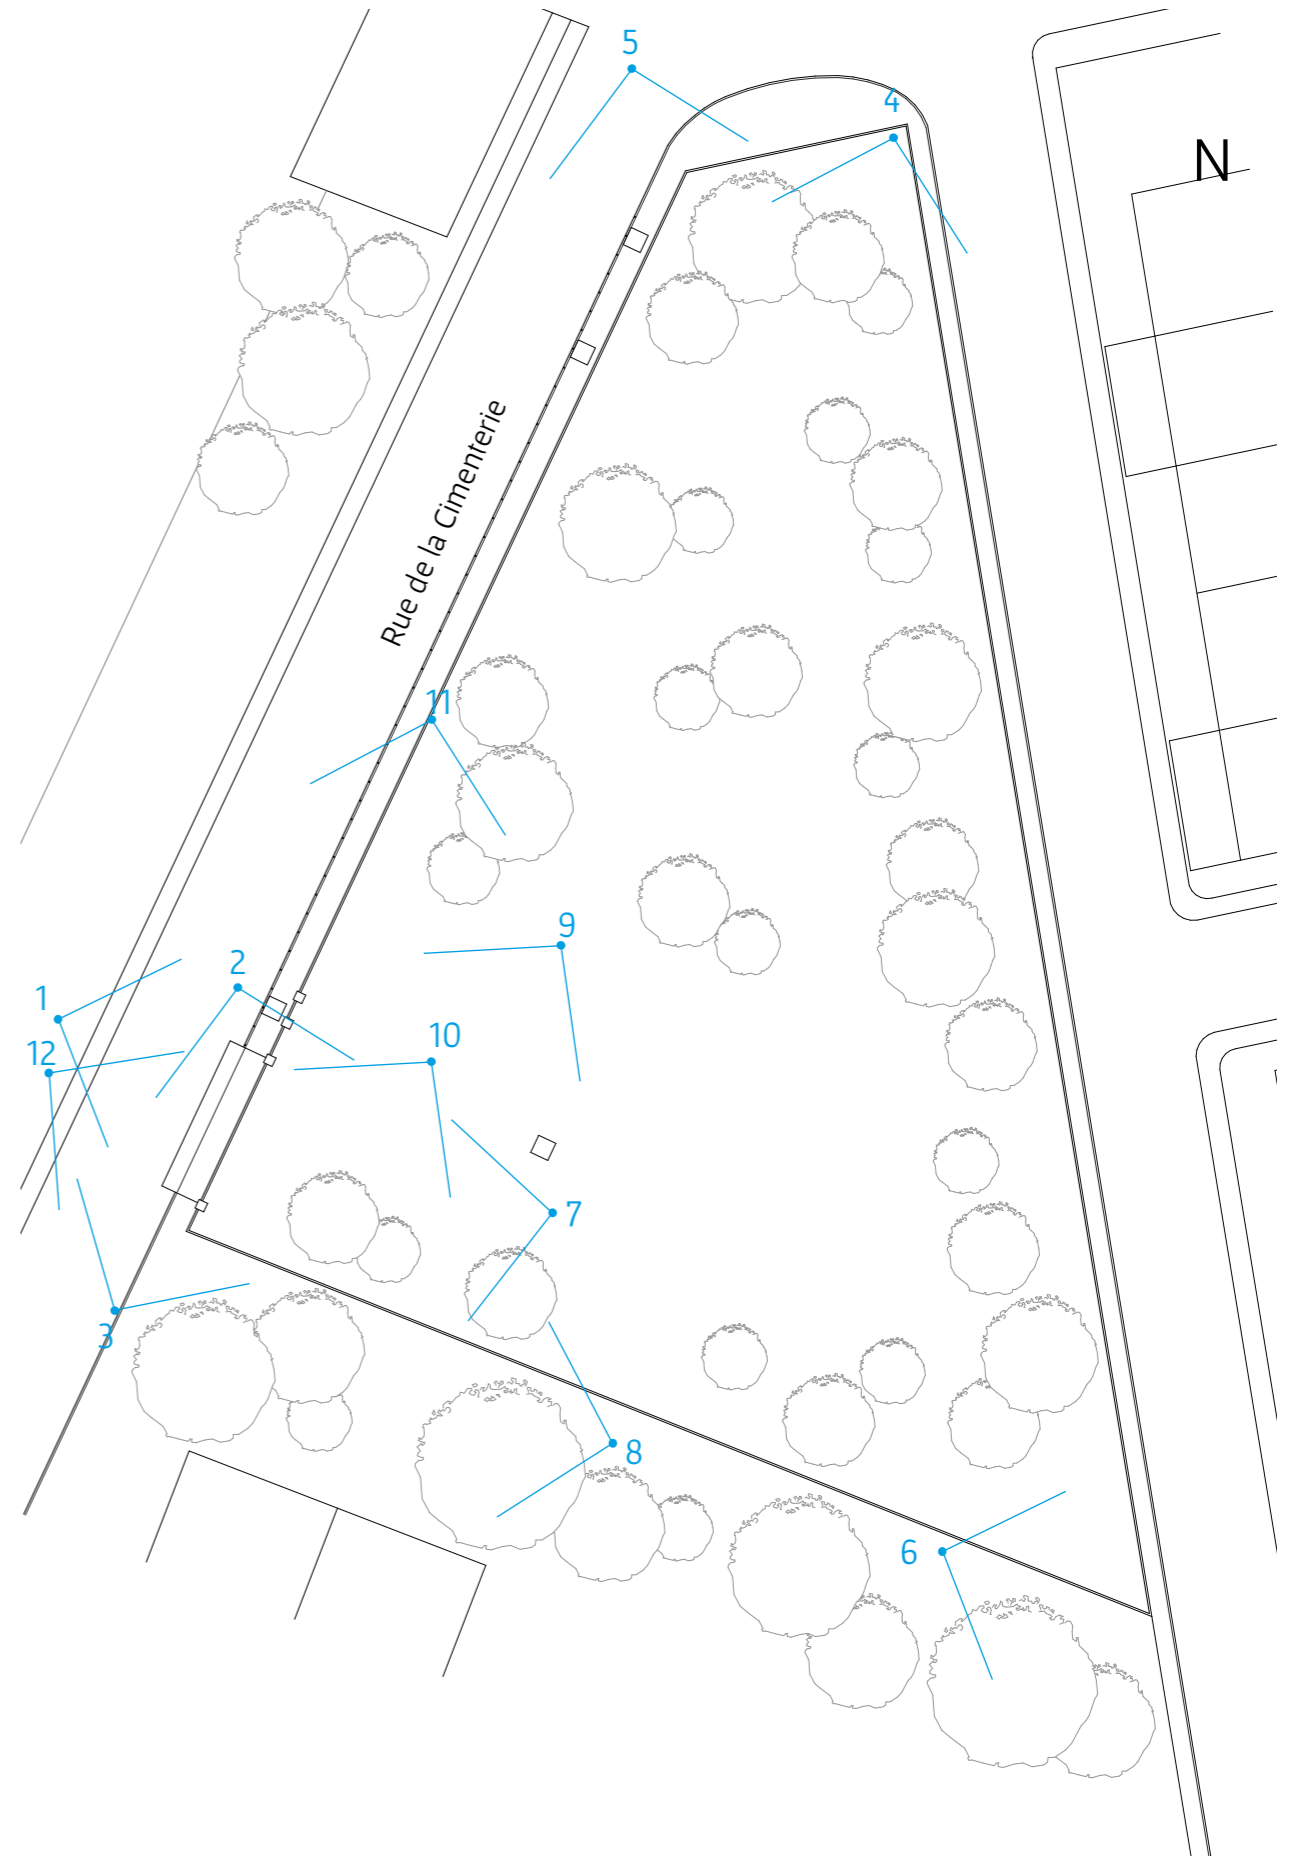

1

2

3

4

7

10

5

8

B#4
Conteneur 20' (14 m²)
Local technique ou/et Stockage

B#3
1 Conteneur 40' (28 m²)
Snack
Toilettes
Stockage

Mécanique solidaire

Garages & Services

ZAE, Volga-Plage, Fort-de-France, Martinique

Planche C

Plan RDC