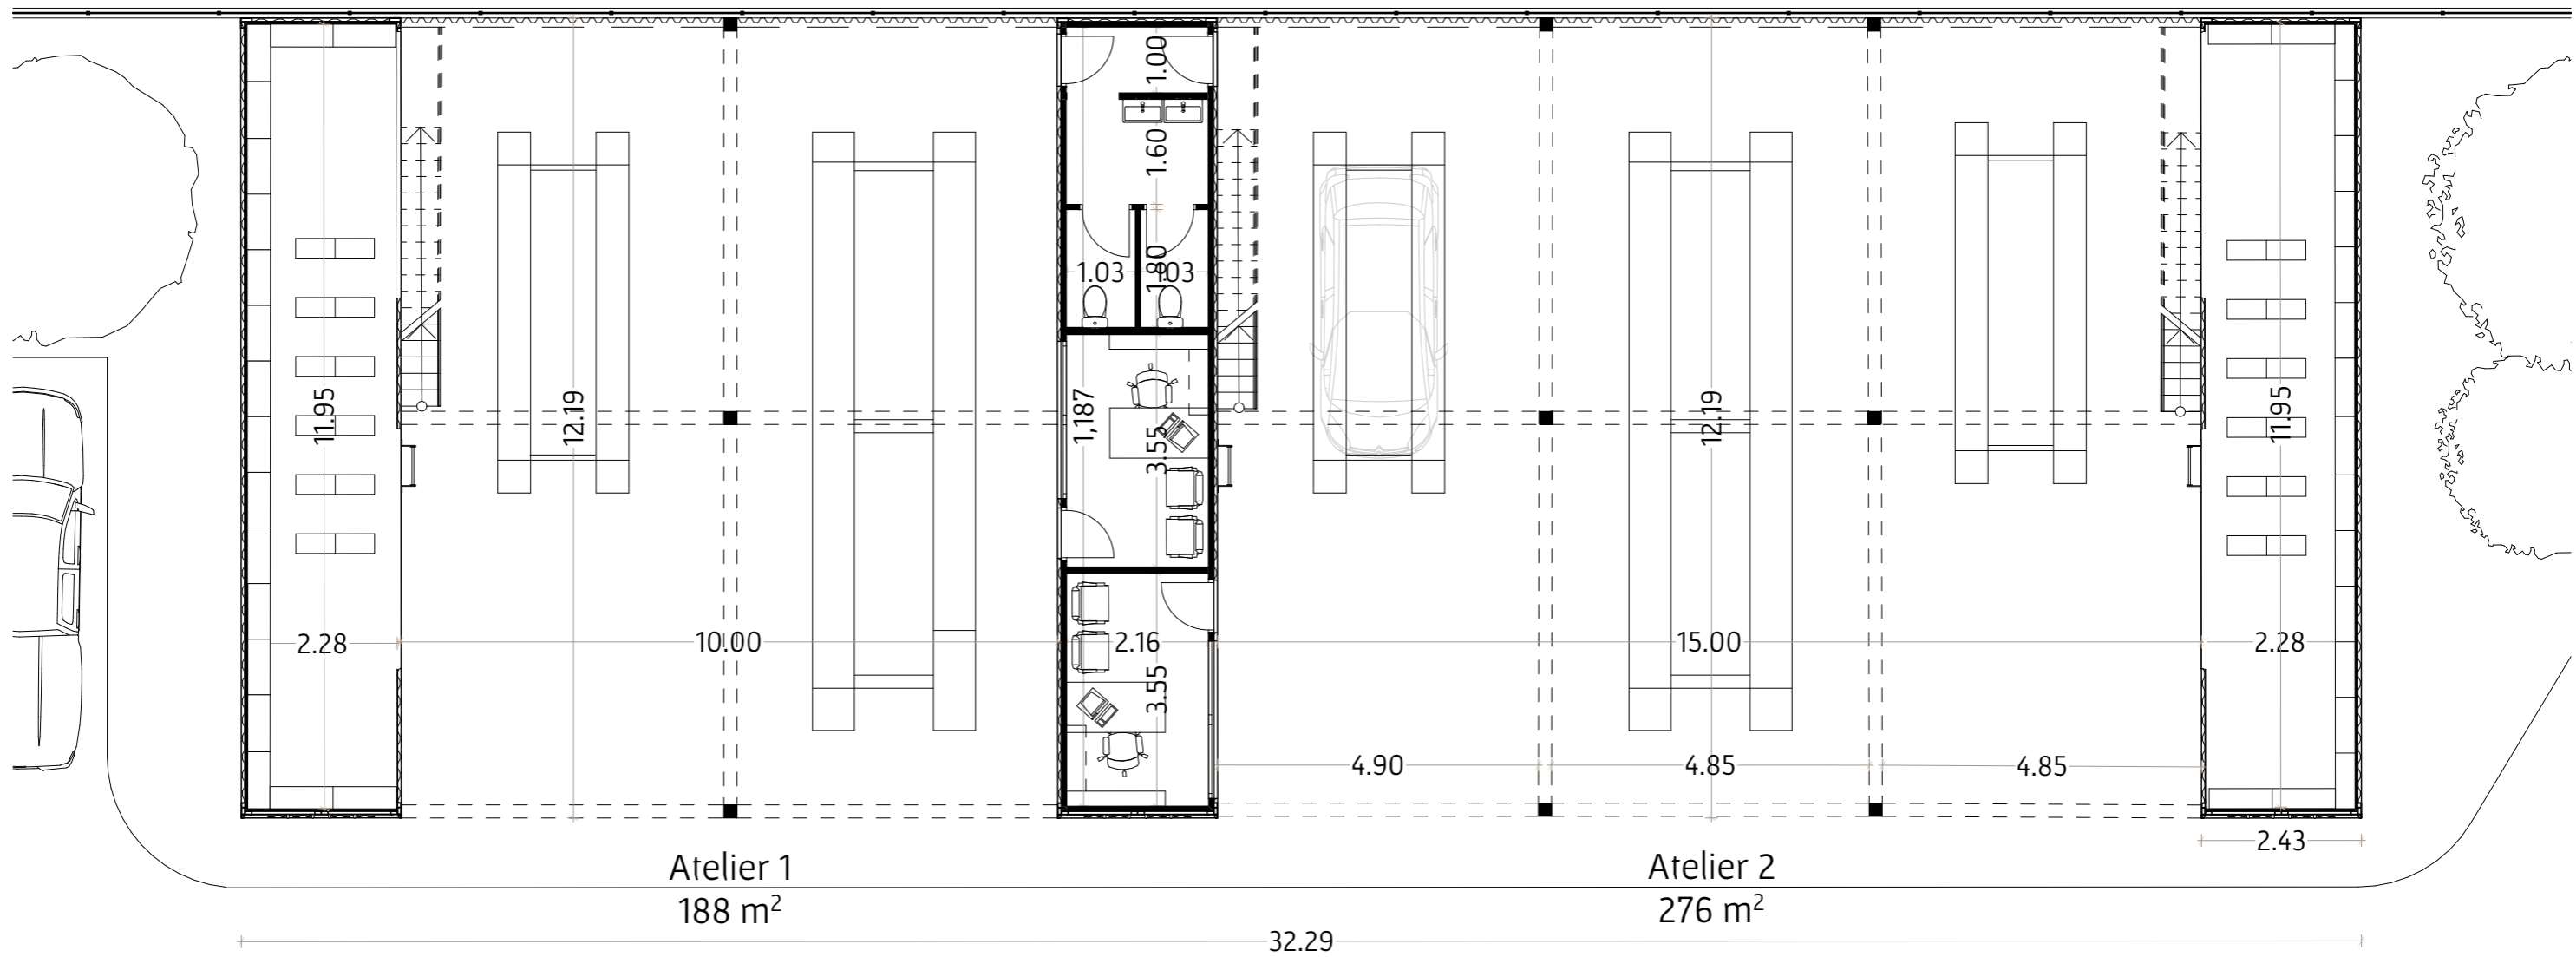

Mécanique solidaire

Garages & Services
ZAE, Volga-Plage, Fort-de-France, Martinique

Planche D

B#1
Plan Rdc
Garage & Hangar
1:100

Claude Yacoub

Architecte

12/06/2023