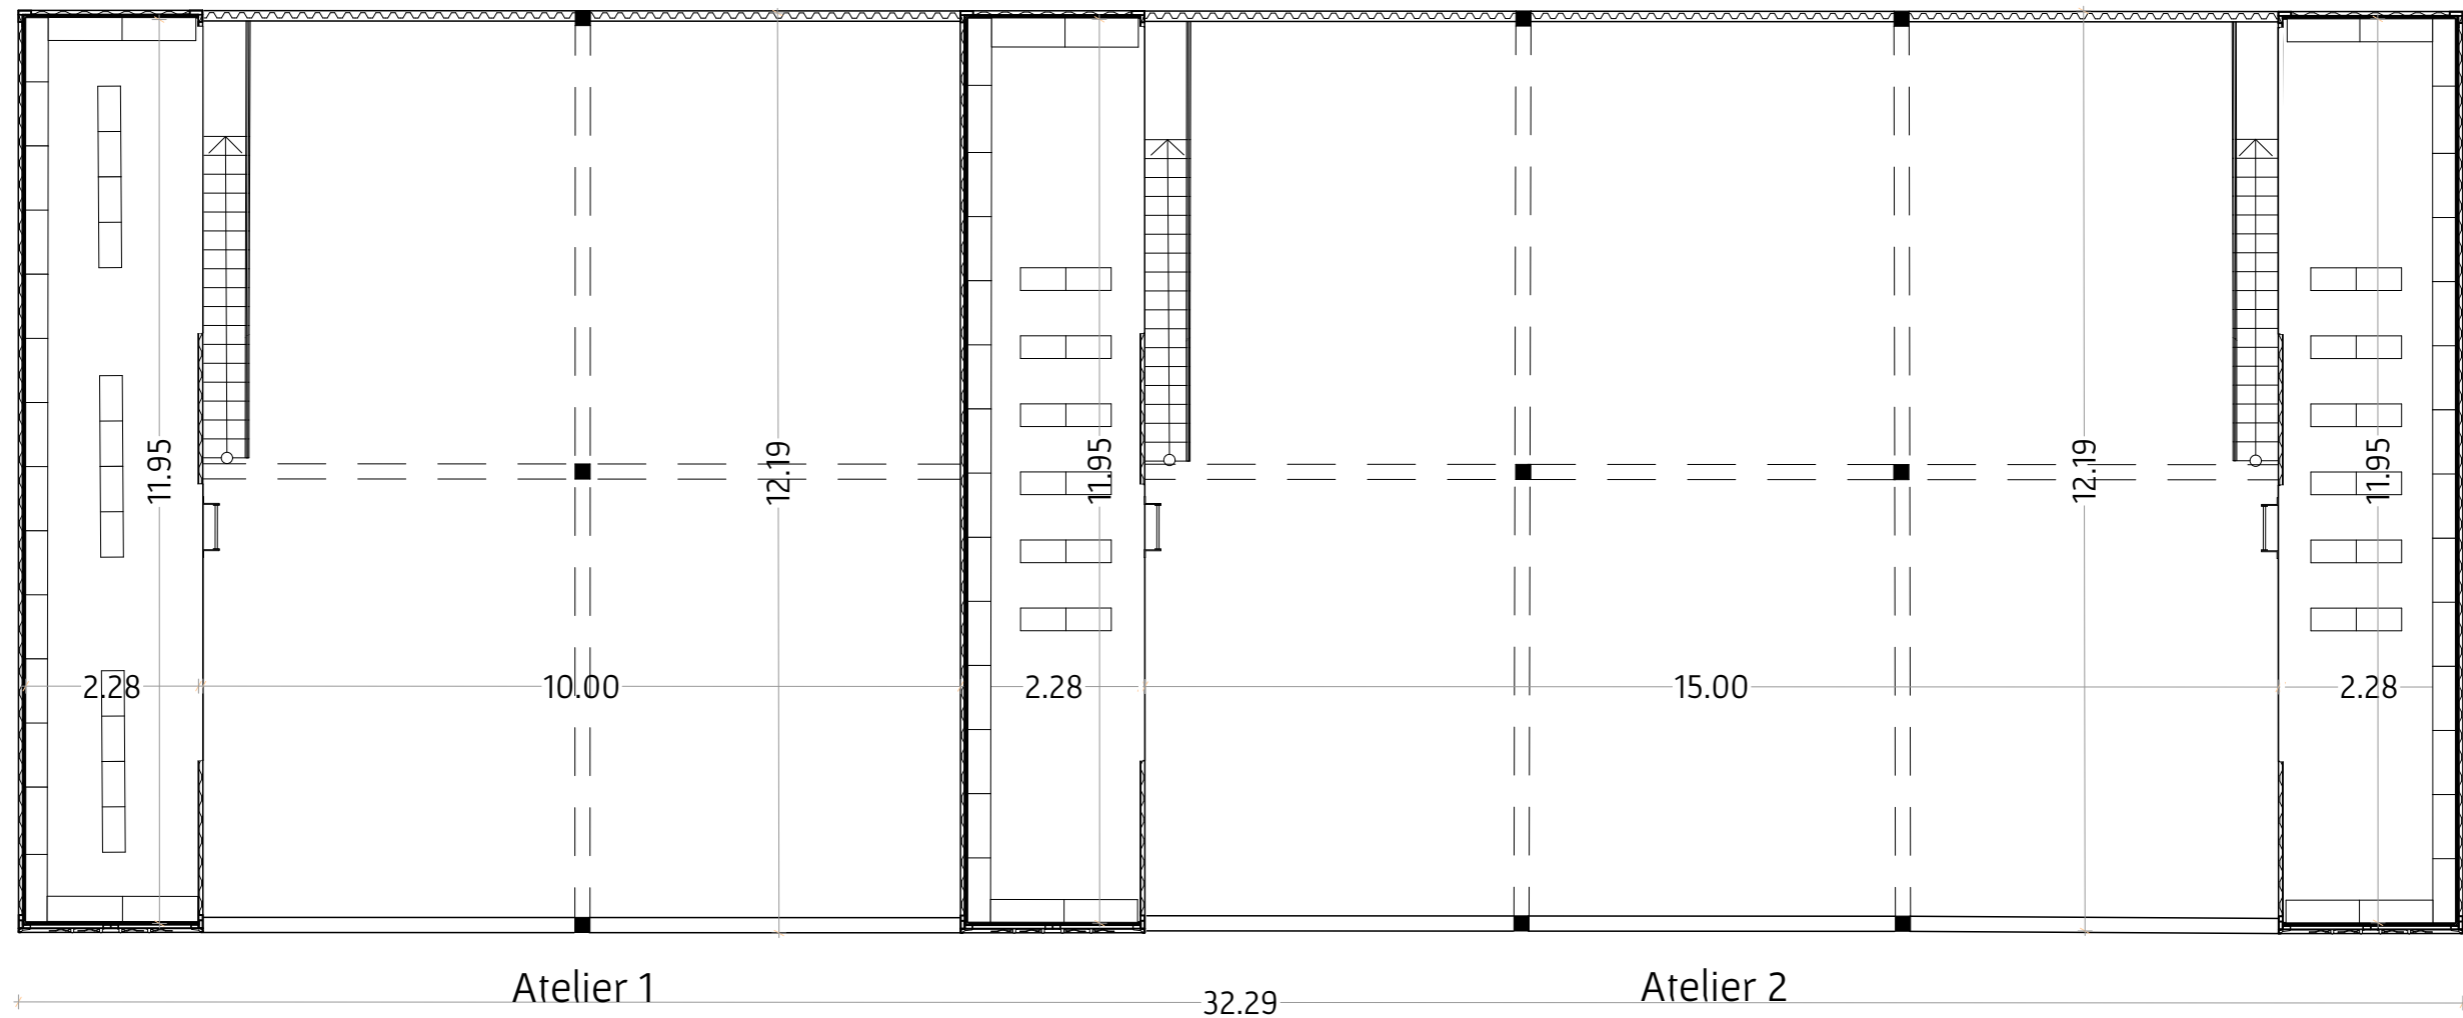

Mécanique solidaire

Garages & Services

ZAE, Volga-Plage, Fort-de-France, Martinique

Planche E

B#1

Plan R+1

Garage & Hangar

1:100

Claude Yacoub

Architecte

12/06/2023